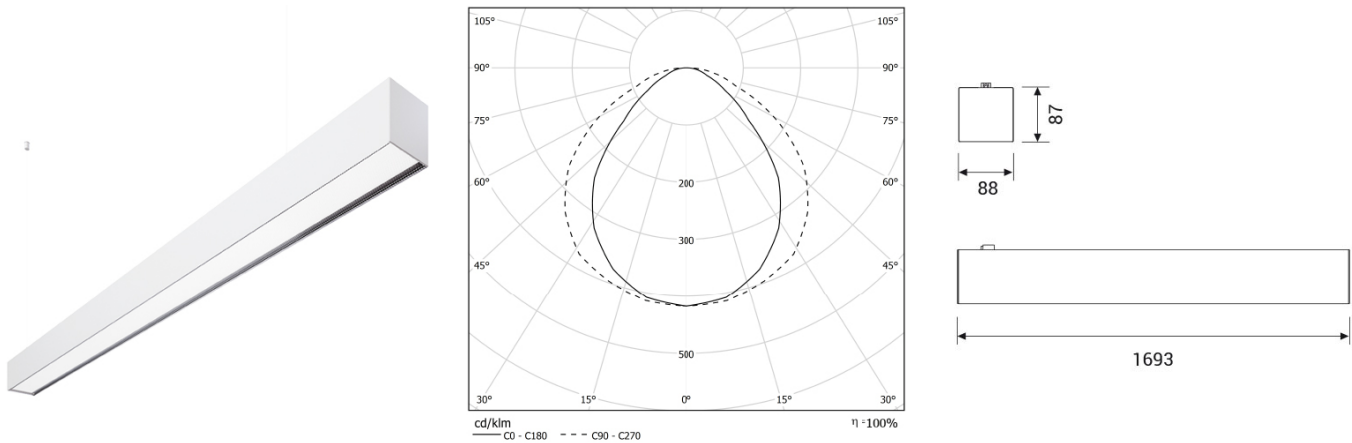

GROOVE Low Power

Low Power LED modules. CRI>90

CODE		FLUX	SIZE	CERTIFICATIONS
43DR36DPLK4	36W 4000K	3780lm	1693mm	  

Optics

Direct emission with DPL technology diffuser, UGR<19.

Specifications

Built-in Driver;
CRI>90;
Mac Adams 3;
Life Time: L80/B10 >50.000h;
5 years complete warranty;
Eye safety: RG0/RG1 in accordance with EN62471:2009